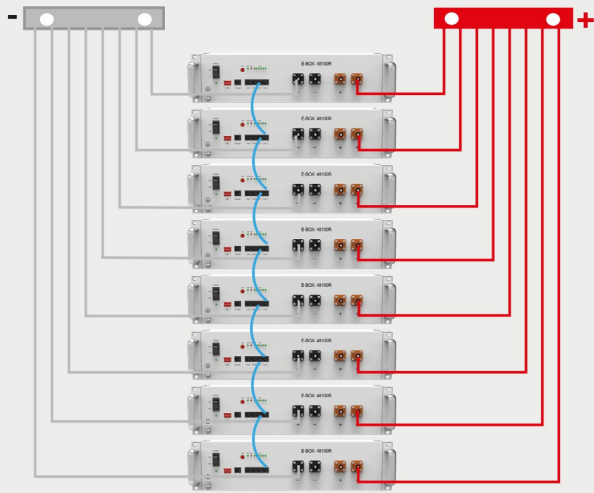

### Bracket

- Easy installation and reduce costs
- Use it with single battery or multiple
- Take up less space and smooth ventilation

### R-BOX

- Wall/ Floor mounted
- 10kwh total capacity can hold up 2 E-BOX-48100R batteries
- Easy installation, compact, elegant home style design and great extensibility
- Power sweet homes with clean energy, day and night

# Battery Connection Diagram Guide

DC Negative Busbar

DC Positive Busbar

Case Study