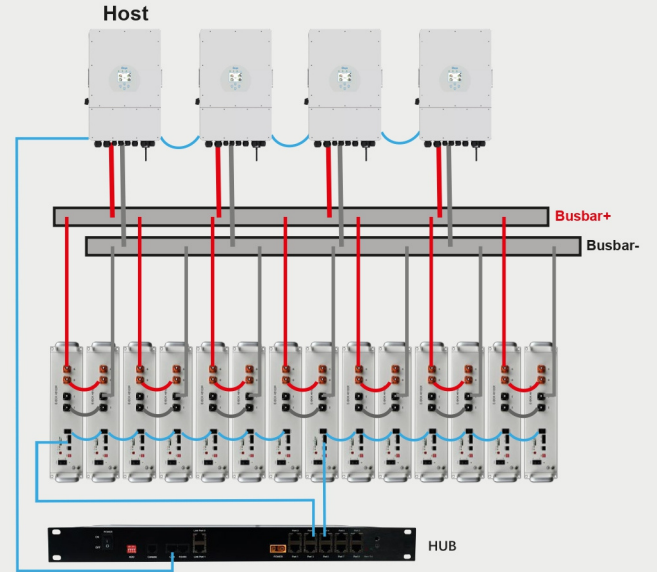

Battery Connection Diagram Guide

DC Negative Busbar

DC Positive Busbar